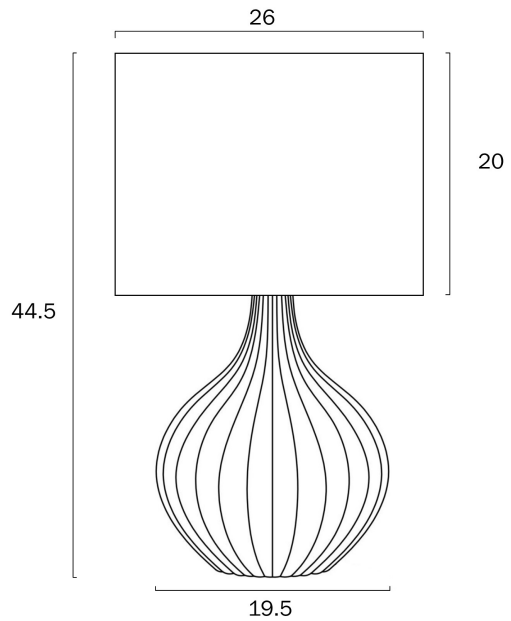

NORD CERAMIC TABLE LAMP

Note: Dimensions are only a guide and may vary due to manufacturing variations.

LIGHT SOURCE

Voltage Input

240V

Total Wattage (max)

25

Globe Type

COLOUR AND MATERIAL

Fixture Material

Fabric,Ceramic

Fixture Finish

Gloss

Fixture Pantone Color

482 CP (CM) or 2153 CP (BLWH) or 419 CP (BKWH)

PRODUCT DIMENSIONS

Fixture Height (cm)

44

Fixture Diameter (cm)

26

Cable Length (cm)

180 (30+Inline Switch+150)

WARRANTY

Replacement Warranty