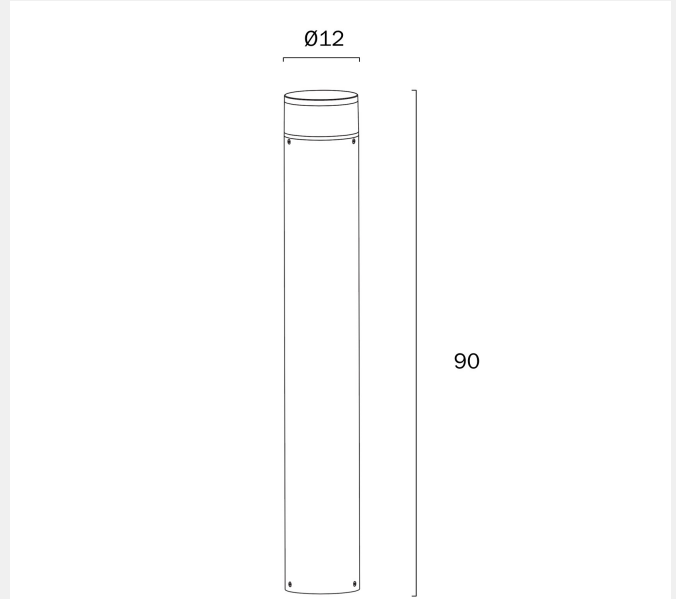

NORAL EXTERIOR LED BOLLARD LIGHT

Note: Dimensions are only a guide and may vary due to manufacturing variations.

LIGHT SOURCE

Voltage Input

240V

Total Wattage (max)

10

Globe Type

LED integrated SMD

Globe / Light Source qty

1

Globe / Light Source included

Yes

Color Kelvin

3000k

Color Temperature

Fixture Weight (Kg)

3

Telbix.

Fixture Height (cm)

90

Fixture Diameter (cm)

12

WARRANTY