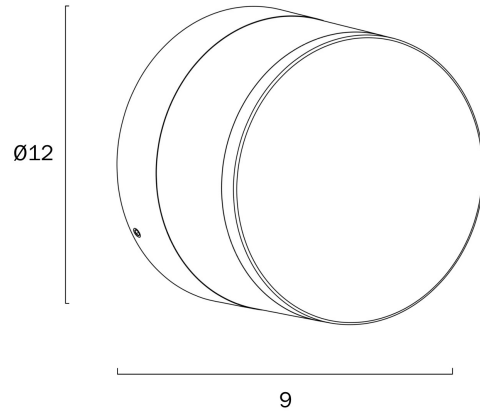

## NORAL EXTERIOR LED WALL LIGHT

Note: Dimensions are only a guide and may vary due to manufacturing variations.

### LIGHT SOURCE

**Voltage Input**

240V

**Total Wattage (max)**

10

**Globe Type**

LED integrated SMD

**Globe / Light Source qty**

Surface

### PRODUCT DIMENSIONS

**Fixture Weight (Kg)**

0.7

**Fixture Height (cm)**

12

**Fixture Projection (cm)**

9