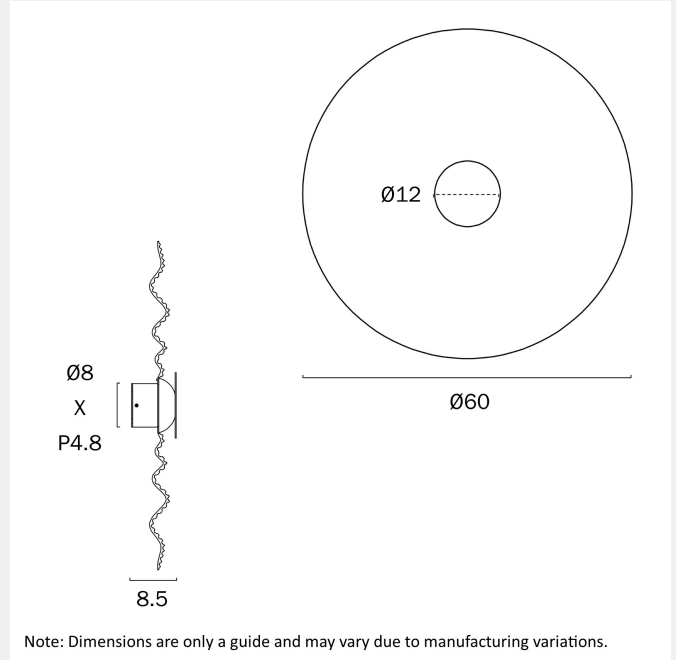

NIRO LED WALL LIGHT

LIGHT SOURCE

Voltage Input

240V

Total Wattage (max)

5

Globe Type

LED integrated COB

Globe / Light Source qty

1

Globe / Light Source included

Yes

Color Kelvin

3000k

Color Temperature

Warm White

Dimmable

No

Lumens

82

CRI (Color Rendering Index)

>90

SPECIFICATIONS

Lead and Plug

No

IP rating

IP20

Electrical Protection

CLASS III - LOW VOLTAGE, <54v

Mounting

Surface

Height Adjustable?

No

COLOUR AND MATERIAL

Fixture Material

Felt

Fixture Finish

Textured

PRODUCT DIMENSIONS

Fixture Weight (Kg)

1.4