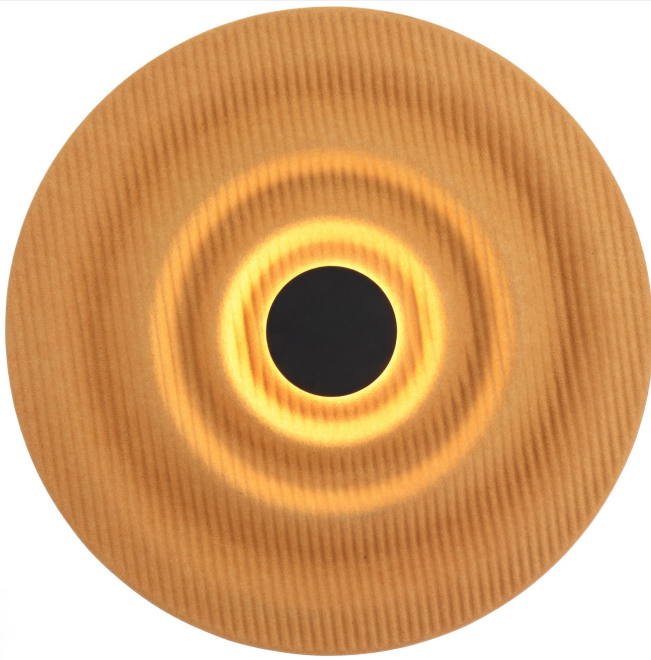

NIRO LED WALL LIGHT

LIGHT SOURCE

Voltage Input

240V

Total Wattage (max)

5

Globe Type

LED integrated COB

Globe / Light Source qty

1

Globe / Light Source included

Yes

Color Kelvin

3000k

Color Temperature

Warm White