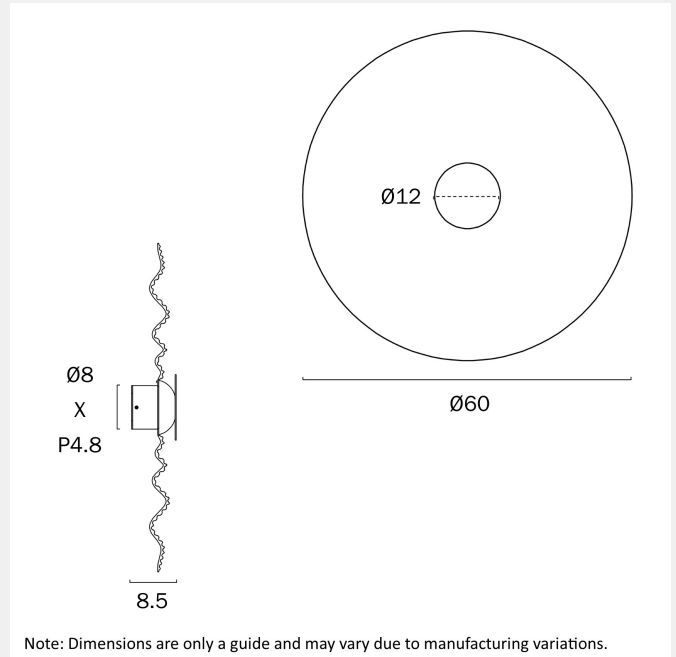

### LIGHT SOURCE

**Voltage Input**

240V

**Total Wattage (max)**

5

**Globe Type**

LED integrated COB

**Globe / Light Source qty**

### PRODUCT DIMENSIONS

**Fixture Weight (Kg)**

1.4

**Fixture Projection (cm)**  
8.5

**Fixture Diameter (cm)**  
60

[NIRO WB-OGGY] NIRO LED  
WALL LIGHT (ORANGE| GREY)

9329501075982