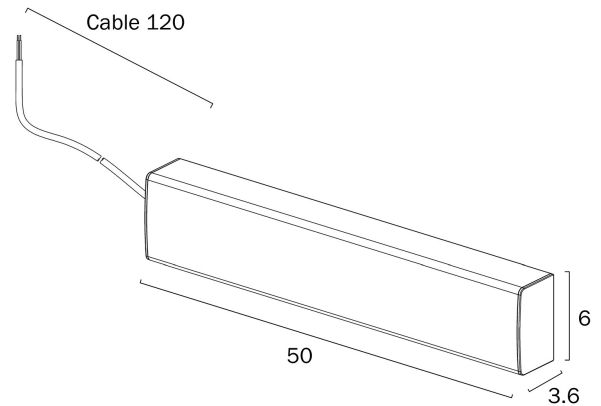

NERIS 50CM LED BATTEN CEILING LIGHT

Note: Dimensions are only a guide and may vary due to manufacturing variations.

LIGHT SOURCE

Voltage Input

240V

Total Wattage (max)

12

Globe / Light Source qty

White, Opal

PRODUCT DIMENSIONS

Fixture Weight (Kg)

0.3

Fixture Projection (cm)

3.6

Fixture Length (cm)

50