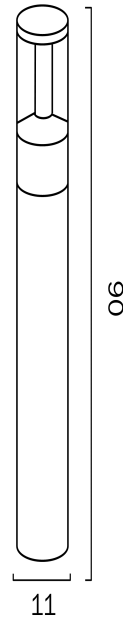

NEPEAN EXTERIOR LED BOLLARD LIGHT

LIGHT SOURCE

Voltage Input

240V

Total Wattage (max)

12

Globe Type

LED integrated SMD

Globe / Light Source qty

1

Globe / Light Source included

Yes

Color Kelvin

4000k

Color Temperature

Natural White

Fixture Finish

Sand

Diffuser Material

Polycarbonate

PRODUCT DIMENSIONS

Fixture Weight (Kg)

3.6

Fixture Height (cm)