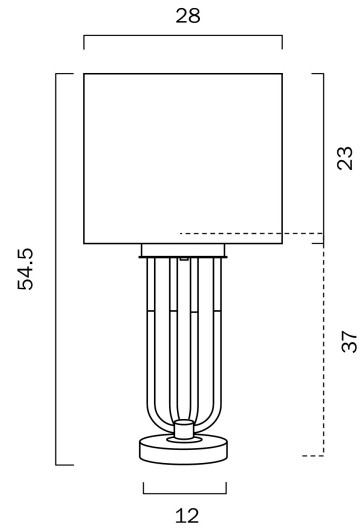

NEGAS TABLE LAMP

LIGHT SOURCE

Voltage Input

240V

Total Wattage (max)

25

Globe Type

E27

Globe / Light Source qty

1

Globe / Light Source included

No

Dimmable

Globe Dependant

SPECIFICATIONS

Lead and Plug

Fixture Material

Metal,Fabric

PRODUCT DIMENSIONS

Fixture Height (cm)

54.5

Fixture Diameter (cm)

28

Cable Length (cm)