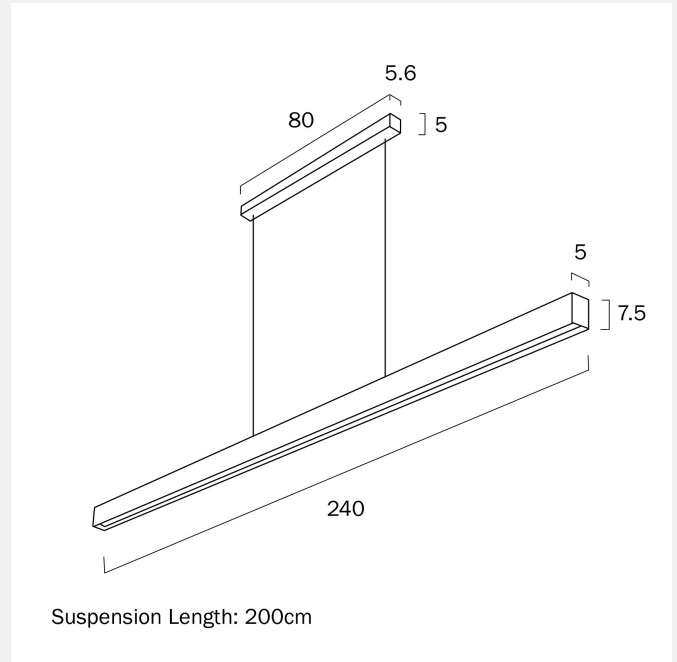

### LIGHT SOURCE

**Voltage Input**

240V

**Total Wattage (max)**

60

**Globe Type**

LED integrated SMD

**Globe / Light Source qty**

**Replacement Warranty**

\*3 Years

**PRODUCT DIMENSIONS**

---

**Fixture Weight (Kg)**

4

**Fixture Height (cm)**

7.5