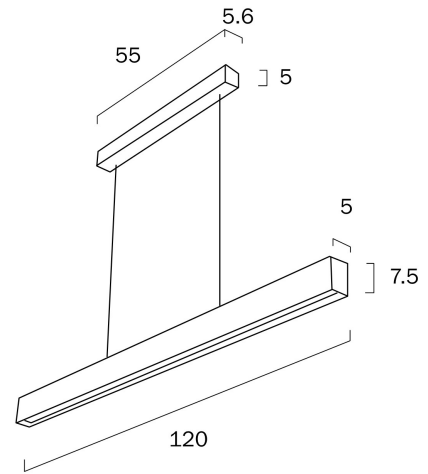

## NAVARO2 120CM LINEAR PENDANT LIGHT

Suspension Length: 200cm

### LIGHT SOURCE

**Voltage Input**

240V

**Total Wattage (max)**

40

**Globe Type**

LED integrated SMD

**Globe / Light Source qty**

**Replacement Warranty**

\*3 Years

**PRODUCT DIMENSIONS**

---

**Fixture Weight (Kg)**

2.2

**Fixture Height (cm)**

7.5