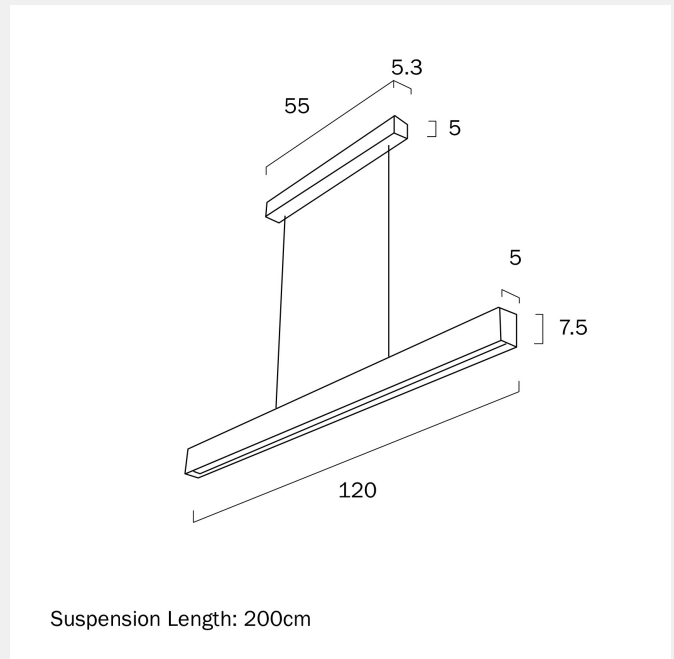

NAVARO 120CM LINEAR PENDANT LIGHT

LIGHT SOURCE

Voltage Input

240V

Total Wattage (max)

40

Globe Type

LED integrated SMD

Diffuser Material

Polycarbonate

WARRANTY

Replacement Warranty
*3 Years

PRODUCT DIMENSIONS

Fixture Height (cm)

7.5

Fixture Length (cm)