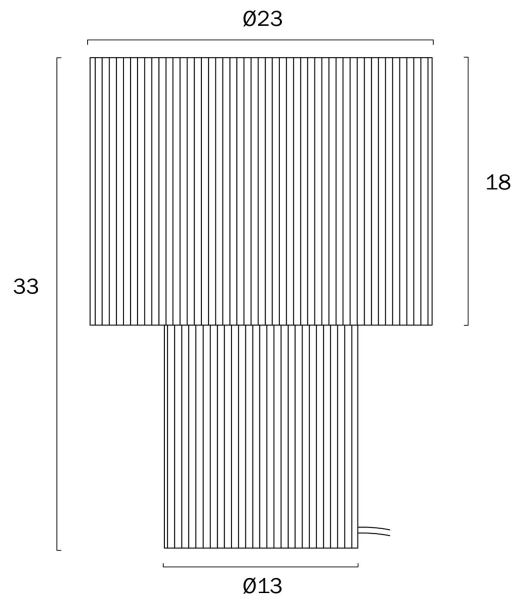

## NATIVA TABLE LAMP SMALL

Note: Dimensions are only a guide and may vary due to manufacturing variations.

### LIGHT SOURCE

**Voltage Input**

240V

**Total Wattage (max)**

25

**Globe Type**

E27

**Globe / Light Source qty**

### PRODUCT DIMENSIONS

**Fixture Weight (Kg)**

0.66

**Fixture Height (cm)**

33

**Fixture Diameter (cm)**

23

**Cable Length (cm)**