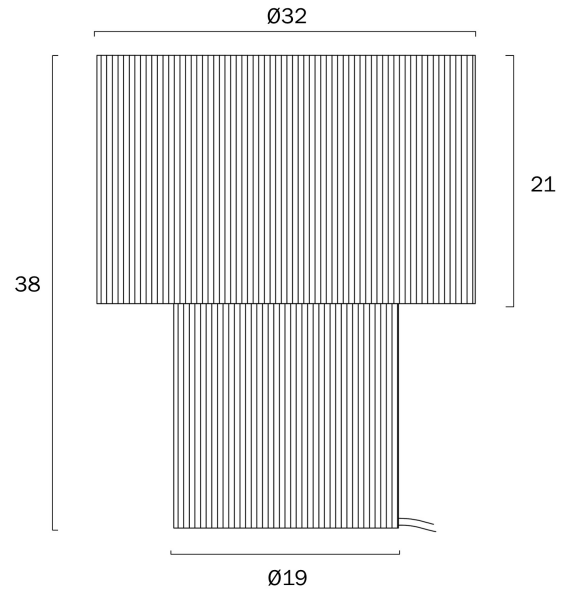

NATIVA TABLE LAMP LARGE

Note: Dimensions are only a guide and may vary due to manufacturing variations.

LIGHT SOURCE

Voltage Input

240V

Total Wattage (max)

25

Globe Type

Fixture Weight (Kg)

0.89

Fixture Height (cm)

38

Fixture Diameter (cm)

32

Cable Length (cm)

180 (30+Inline Switch+150)