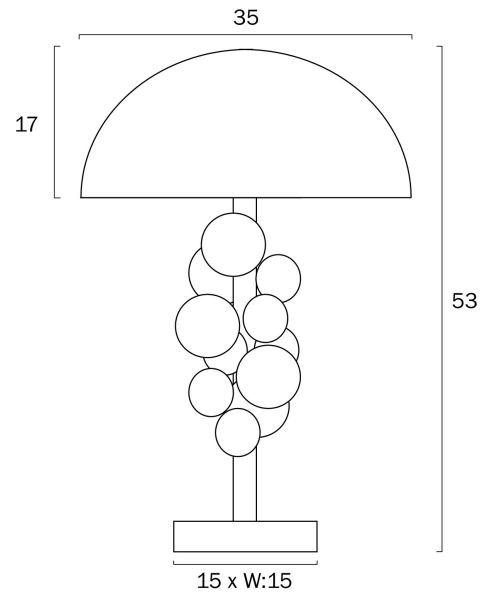

## NARVIK TABLE LAMP

Note: Dimensions are only a guide and may vary due to manufacturing variations.

### LIGHT SOURCE

**Voltage Input**

240V

**Total Wattage (max)**

25

**Globe Type**

E27 - Fancy Round

**Globe / Light Source qty**

### PRODUCT DIMENSIONS

**Fixture Weight (Kg)**

6.9

**Fixture Height (cm)**

53

**Fixture Diameter (cm)**

35

**Cable Length (cm)**