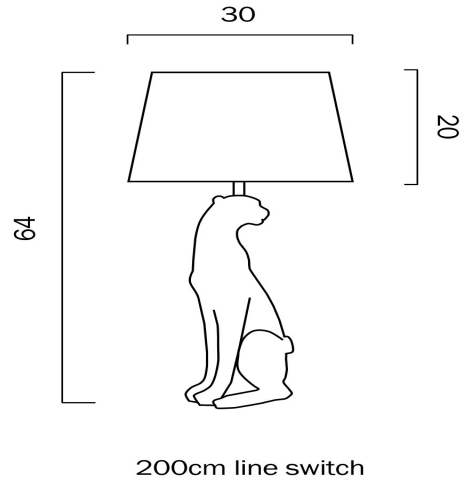

NALA TABLE LAMP

LIGHT SOURCE

Voltage Input

240V

Total Wattage (max)

25

Globe Type

E27

Fixture Material

Resin,Fabric

PRODUCT DIMENSIONS

Fixture Height (cm)

64

Fixture Diameter (cm)

30

Cable Length (cm)