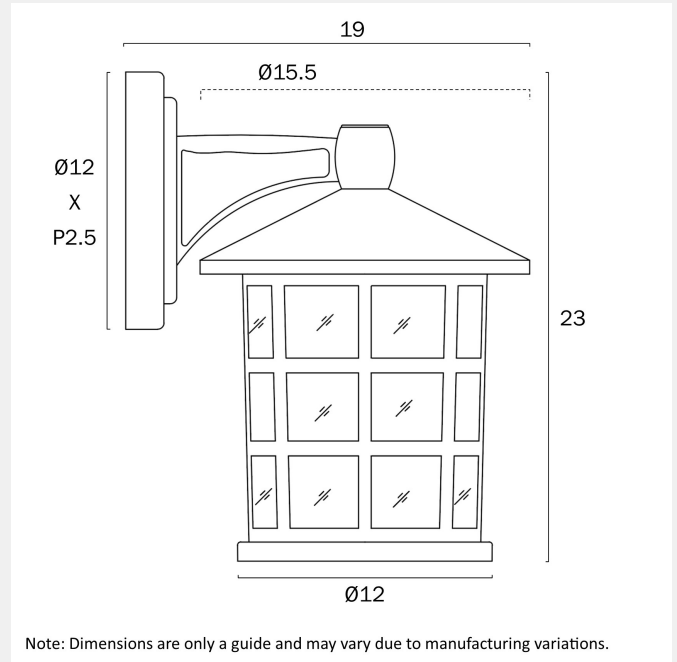

NADIRA EXTERIOR WALL LIGHT

LIGHT SOURCE

Voltage Input

240V

Total Wattage (max)

25

Globe Type

E27

19

Fixture Height (cm)

23

Fixture Width (cm)

12

WARRANTY

Replacement Warranty

*3 Years