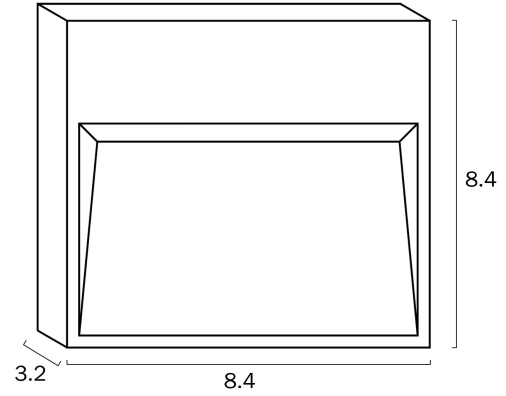

MUSAN SQUARE LED STEP WALL LIGHT

Note: Dimensions are only a guide and may vary due to manufacturing variations.

LIGHT SOURCE

Voltage Input

24V

Total Wattage (max)

3

Globe Type