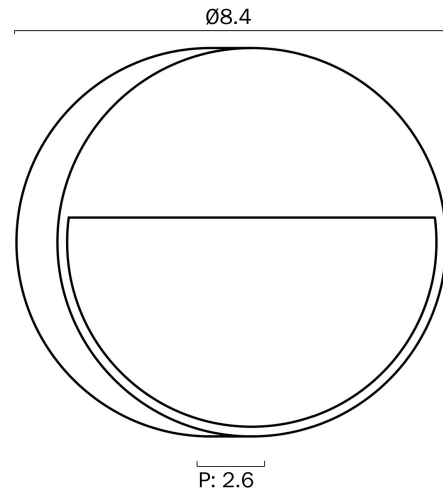

MUSAN ROUND LED STEP WALL LIGHT

Note: Dimensions are only a guide and may vary due to manufacturing variations.

LIGHT SOURCE

Voltage Input

24V

Total Wattage (max)

3

Globe Type