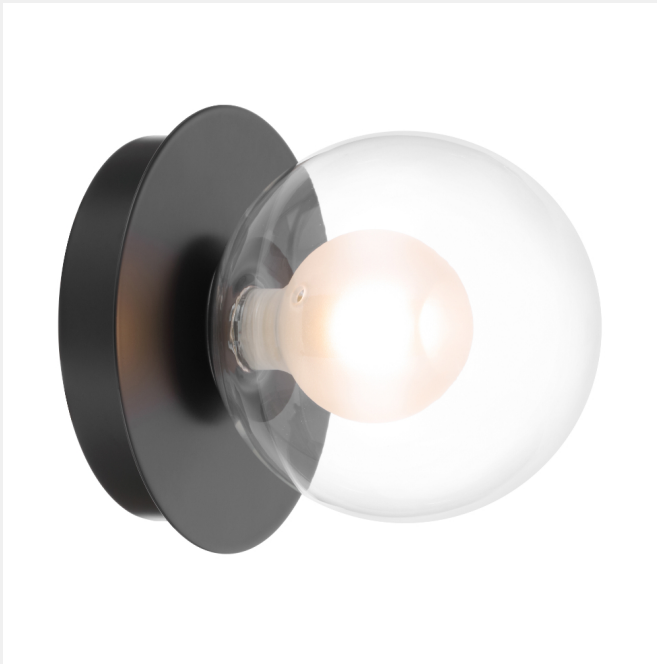

MOSARI WALL LIGHT

LIGHT SOURCE

Voltage Input

240V

Total Wattage (max)

6

Globe Type

G9

Globe / Light Source qty

1

Globe / Light Source included

No

Dimmable

Globe Dependant

SPECIFICATIONS

Lead and Plug

No

IP rating

IP20

Electrical Protection

CLASS I - HIGH VOLTAGE, EARTH REQUIRED

Mounting

Surface

COLOUR AND MATERIAL

Fixture Material

Iron, Glass

Diffuser Material

Glass

PRODUCT DIMENSIONS

Fixture Weight (Kg)

0.36

Fixture Projection (cm)