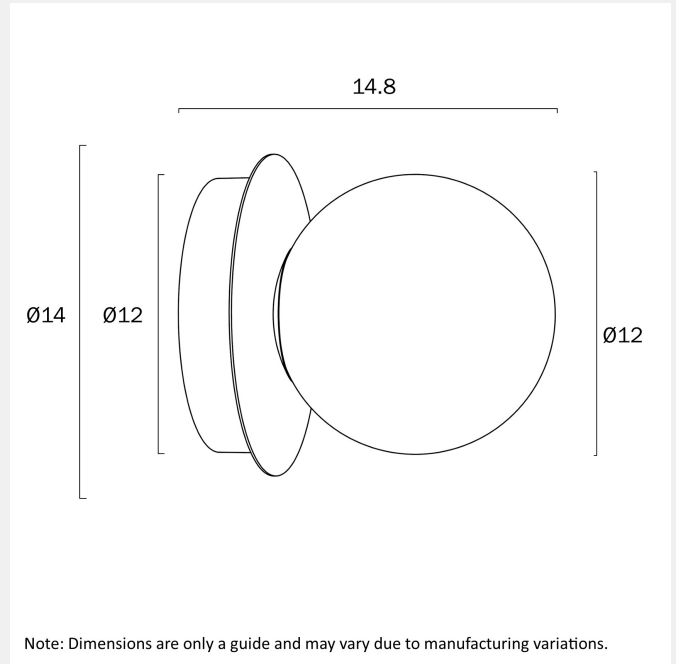

MOSARI WALL LIGHT

LIGHT SOURCE

Voltage Input

240V

Total Wattage (max)

6

Globe Type

G9

Fixture Material

Iron, Glass

Diffuser Material

Glass

PRODUCT DIMENSIONS

Fixture Weight (Kg)

0.36

Fixture Projection (cm)

14.8

Fixture Diameter (cm)

14

WARRANTY

Replacement Warranty

*3 Years

OTHER

Installation Required