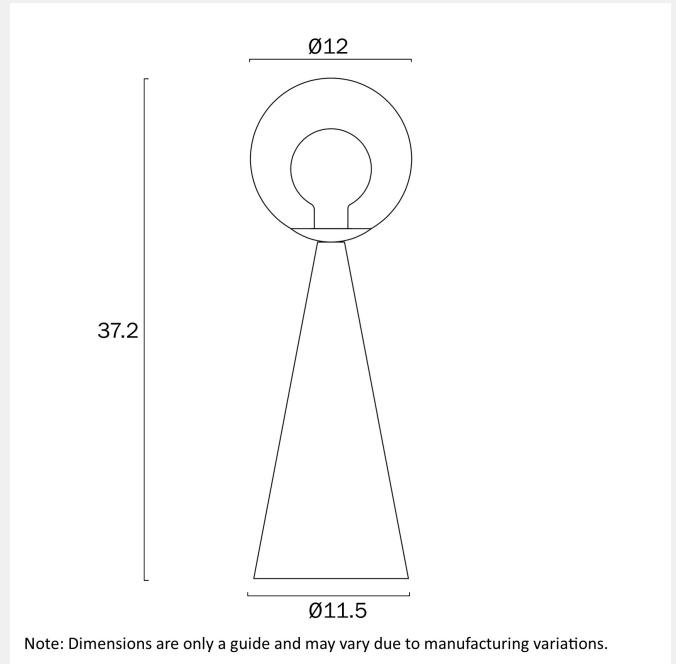

MOSARI TABLE LAMP

LIGHT SOURCE

Voltage Input

240V

Total Wattage (max)

6

Globe Type

G9

Fixture Material

Iron, Glass

Glass Color

Frost, Clear

PRODUCT DIMENSIONS

Fixture Weight (Kg)

1.07

Fixture Height (cm)

37.2

Fixture Diameter (cm)

12

Cable Length (cm)

180 (30+Inline Switch+150)

WARRANTY

Replacement Warranty

*3 Years