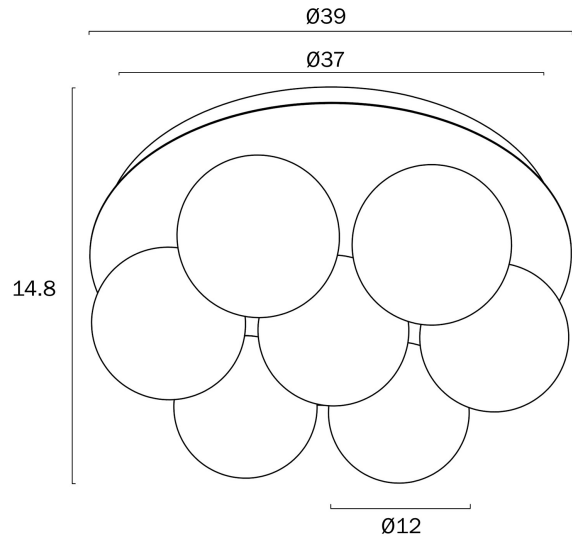

MOSARI 7 CTC CEILING LIGHT

Note: Dimensions are only a guide and may vary due to manufacturing variations.

LIGHT SOURCE

Voltage Input

240V

Total Wattage (max)

42

Wattage

Iron,Glass

Glass Color

Frost,Clear

Diffuser Material

Glass

PRODUCT DIMENSIONS

Fixture Weight (Kg)

2.15

Fixture Projection (cm)

14.8

Fixture Diameter (cm)

39

WARRANTY

Replacement Warranty

*3 Years

OTHER