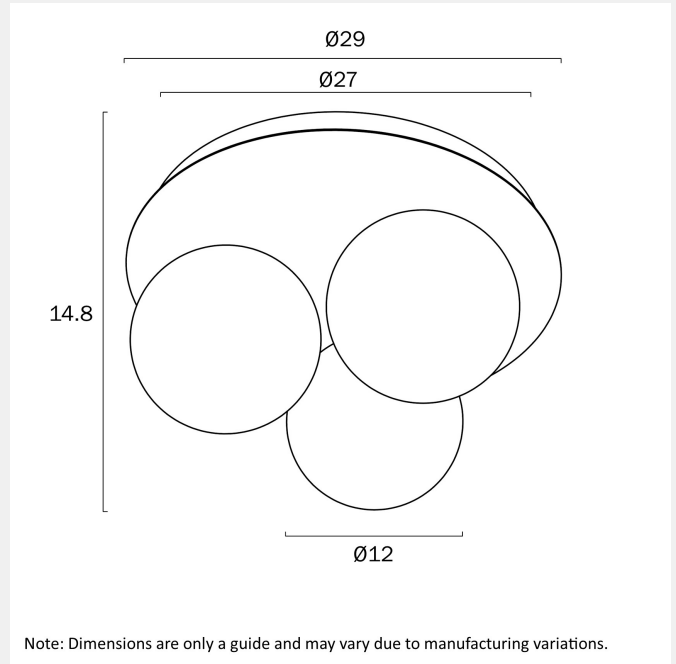

MOSARI 3 CTC CEILING LIGHT

LIGHT SOURCE

Voltage Input

240V

Total Wattage (max)

18

Wattage

6

Globe Type

G9

Globe / Light Source qty

3

Globe / Light Source included

No

Dimmable

Globe Dependant

SPECIFICATIONS

Lead and Plug

No

IP rating

IP20

Electrical Protection

CLASS I - HIGH VOLTAGE, EARTH REQUIRED

Height Adjustable?

No

Mounting

Surface

Raked Ceiling Compatible

Yes

COLOUR AND MATERIAL

Fixture Material

Iron,Glass

Glass Color

Frost,Clear

Diffuser Material

Glass

PRODUCT DIMENSIONS

Fixture Weight (Kg)

1.17

Fixture Projection (cm)

14.8