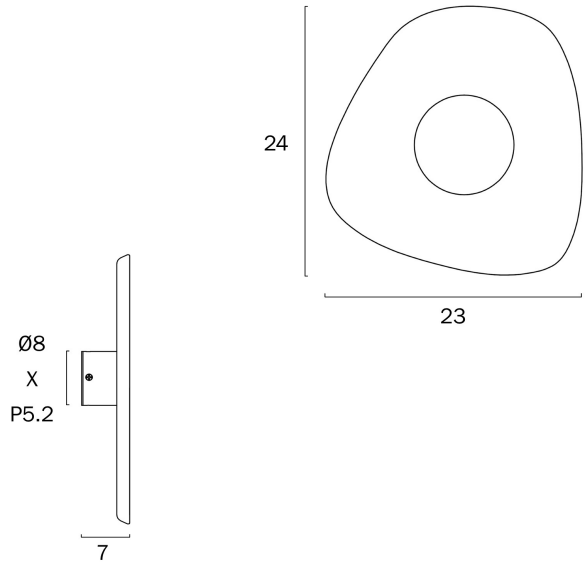

MORO LED WALL LIGHT

Note: Dimensions are only a guide and may vary due to manufacturing variations.

LIGHT SOURCE

Voltage Input

240V

Total Wattage (max)

5

Globe Type

LED integrated COB

Globe / Light Source qty

1

Globe / Light Source included

Yes

Color Kelvin

3000k

Color Temperature

Fixture Weight (Kg)

0.8

Fixture Projection (cm)

7

Fixture Width (cm)

23

Fixture Height (cm)

24