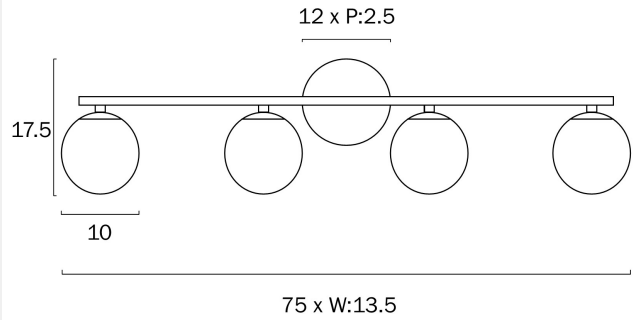

MORAN 4 WALL LIGHT

Note: Dimensions are only a guide and may vary due to manufacturing variations.

LIGHT SOURCE

Voltage Input

240V

Total Wattage (max)

24

Wattage

Gloss (AG) or Matte (BK)

PRODUCT DIMENSIONS

Fixture Weight (Kg)

1.4

Fixture Projection (cm)

13.5

Fixture Length (cm)

75