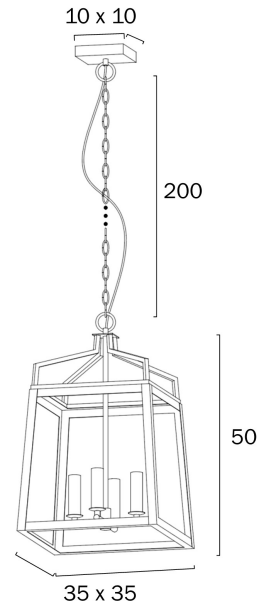

MONTEAL 4 PENDANT LIGHT

Note: Dimensions are only a guide and may vary due to manufacturing variations.

LIGHT SOURCE

Voltage Input

240V

Total Wattage (max)

100

Wattage

3.34

Telbix.

Fixture Height (cm)

50

Fixture Length (cm)

35

Fixture Width (cm)

35