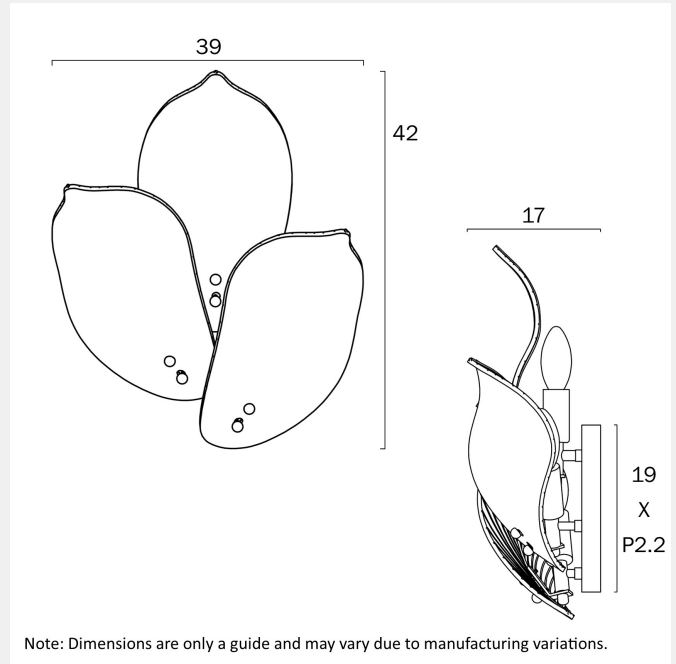

MONTE WALL LIGHT

LIGHT SOURCE

Voltage Input

240V

Total Wattage (max)

75

Wattage

25

Globe Type

E14

Globe / Light Source qty

3

Globe / Light Source included

No

Dimmable

Globe Dependant

SPECIFICATIONS

Lead and Plug

No

IP rating

IP20

Electrical Protection

CLASS I - HIGH VOLTAGE, EARTH REQUIRED

Mounting

Surface

Height Adjustable?

No

COLOUR AND MATERIAL

Fixture Material

Iron,Glass

Fixture Finish

Gloss,Frosted

PRODUCT DIMENSIONS

Fixture Weight (Kg)

2

Fixture Projection (cm)

17

Fixture Width (cm)

39

Fixture Height (cm)

42