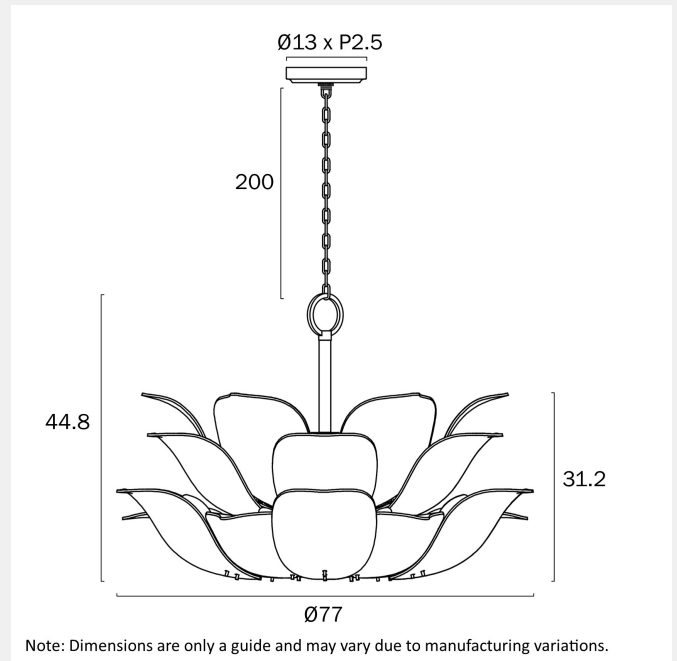

MONTE 12 PENDANT LIGHT

LIGHT SOURCE

Voltage Input

240V

Total Wattage (max)

300

Wattage

25

Globe Type

E14

Globe / Light Source qty

12

Globe / Light Source included

No

Dimmable

Globe Dependant

SPECIFICATIONS

Lead and Plug

No

IP rating

IP20

Height Adjustable?

Yes

Mounting

WARRANTY

Replacement Warranty

*3 Years

PRODUCT DIMENSIONS

Fixture Weight (Kg)

18.6

Fixture Diameter (cm)

77