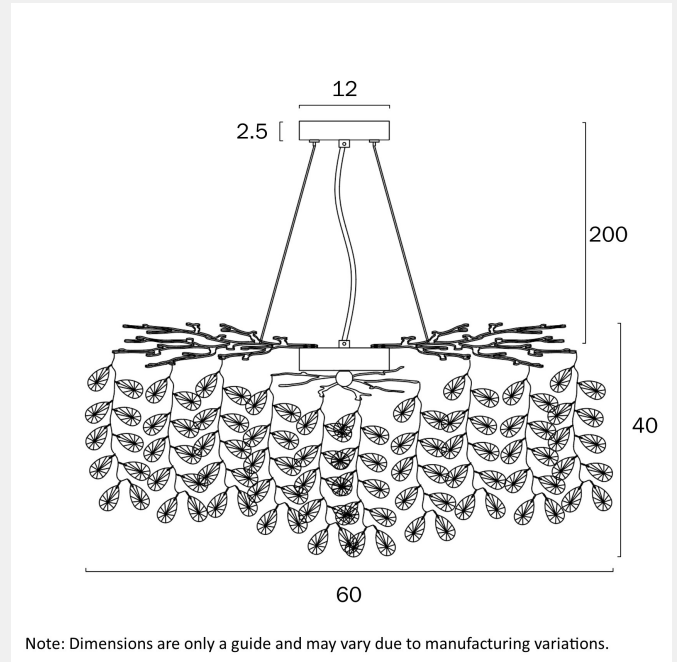

MOLENA 8 PENDANT LIGHT

LIGHT SOURCE

Voltage Input

240V

Total Wattage (max)

24

Wattage

3

Globe Type

G9

Globe / Light Source qty

8

Globe / Light Source included

No

Dimmable

Globe Dependant

SPECIFICATIONS

Lead and Plug

No

IP rating

IP20

Suspension Type

Break Wire

Height Adjustable?

Yes

Raked Ceiling Compatible

Yes

Mounting

Surface

Electrical Protection

CLASS I - HIGH VOLTAGE, EARTH REQUIRED

COLOUR AND MATERIAL

Fixture Material

Aluminium,Crystal

Fixture Finish

Gloss

Glass Color

Amber,Clear or Smoke,Clear

WARRANTY

Replacement Warranty

*3 Years