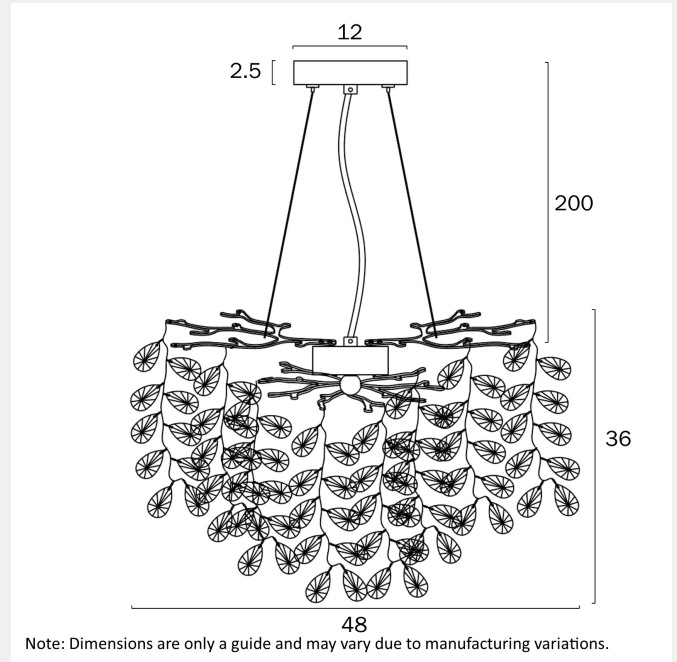

MOLENA 6 PENDANT LIGHT

LIGHT SOURCE

Voltage Input

240V

Total Wattage (max)

18

Wattage

3

*3 Years

PRODUCT DIMENSIONS

Fixture Weight (Kg)

5

Fixture Height (cm)

36

Fixture Length (cm)

42