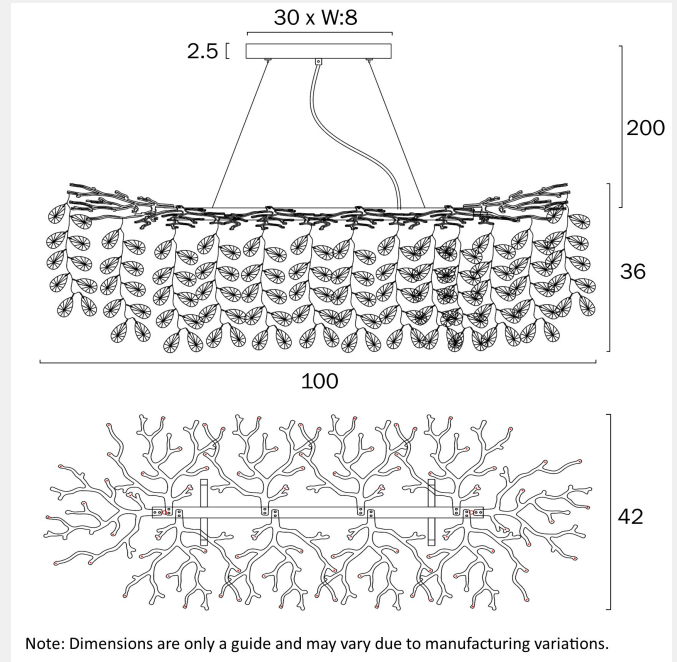

MOLENA 10 RECTANGULAR PENDANT LIGHT

LIGHT SOURCE

Voltage Input

240V

Total Wattage (max)

30

Wattage

3

SPECIFICATIONS

Lead and Plug

No

IP rating

IP20

Suspension Type

Break Wire

Height Adjustable?

*3 Years

PRODUCT DIMENSIONS

Fixture Weight (Kg)

10.6

Fixture Height (cm)

36

Fixture Length (cm)

42