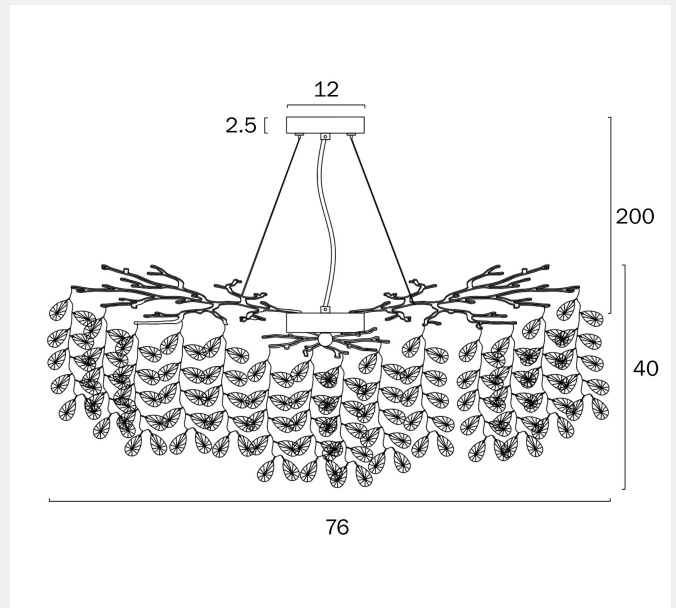

MOLENA 10 PENDANT LIGHT

Note: Dimensions are only a guide and may vary due to manufacturing variations.

LIGHT SOURCE

Voltage Input

240V

Total Wattage (max)

30

Wattage

3

Globe Type

G9

Globe / Light Source qty

10

Globe / Light Source included

No

Dimmable

Globe Dependant

SPECIFICATIONS

Lead and Plug

No

IP rating

IP20

Suspension Type

Break Wire

Replacement Warranty

*3 Years

PRODUCT DIMENSIONS

Fixture Weight (Kg)

10.2

Fixture Height (cm)

40

Fixture Length (cm)