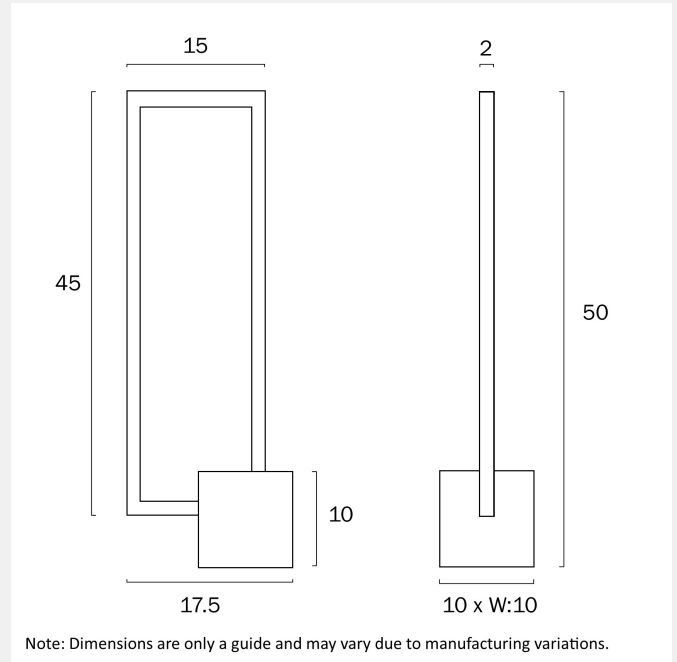

MODRIC LED TABLE LAMP

LIGHT SOURCE

Voltage Input

240V

Total Wattage (max)

12

Globe Type

LED integrated SMD

2.05

Telbix.

Fixture Height (cm)

50

Fixture Length (cm)

10

Fixture Width (cm)

17.5