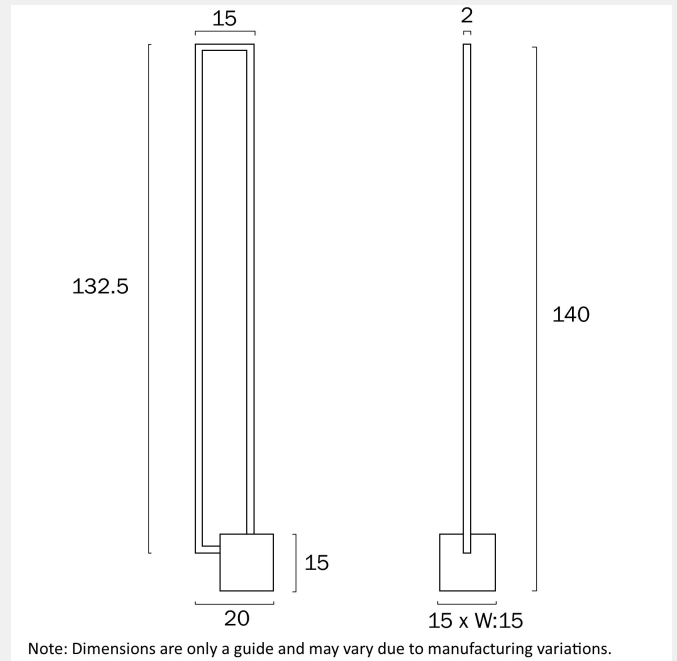

MODRIC LED FLOOR LAMP

LIGHT SOURCE

Voltage Input

240V

Total Wattage (max)

24

Globe Type

LED integrated SMD

Fixture Material

Concrete, Aluminium

Fixture Finish

Anodised

PRODUCT DIMENSIONS

Fixture Weight (Kg)

4.6

Telbix.

Fixture Height (cm)

140

Fixture Length (cm)

15

Fixture Width (cm)

20

Cable Length (cm)

200 (50+Foot Switch+150)