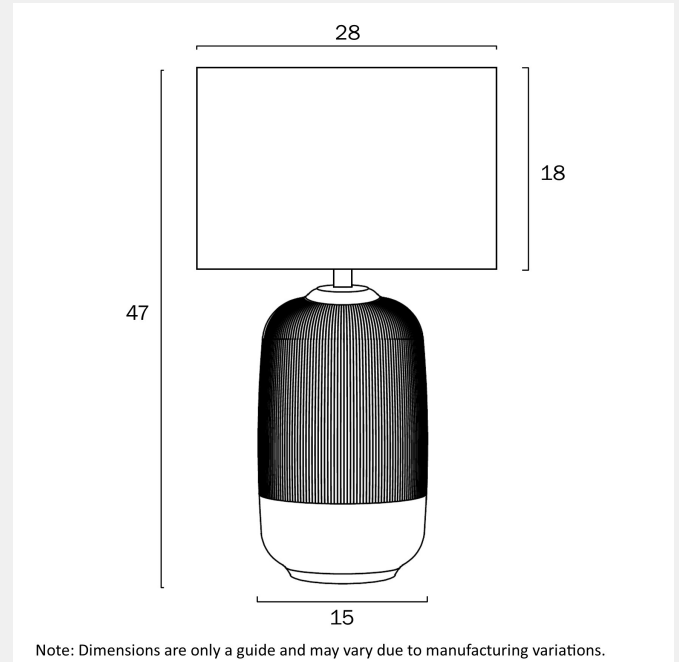

MISTY CERAMIC TABLE LAMP

LIGHT SOURCE

Voltage Input

240V

Total Wattage (max)

25

Globe Type

E27

Fixture Material

Fabric,Ceramic

Fixture Finish

Sparkles

PRODUCT DIMENSIONS

Fixture Height (cm)

47

Fixture Diameter (cm)