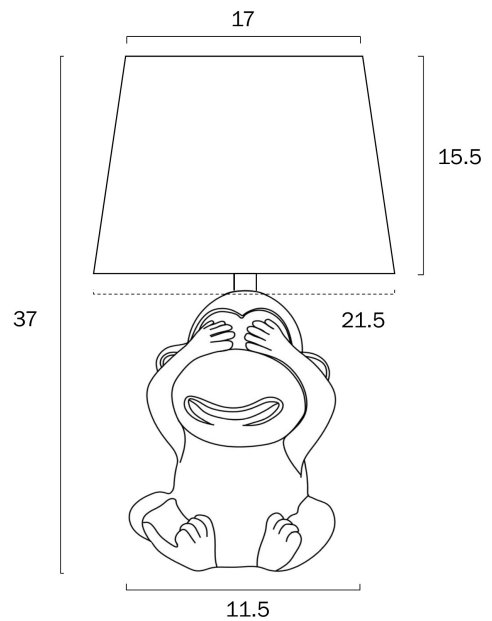

## MISARU CERAMIC TABLE LAMP

Note: Dimensions are only a guide and may vary due to manufacturing variations.

### LIGHT SOURCE

**Voltage Input**

240V

**Total Wattage (max)**

25

**Globe Type**

E27

**Globe / Light Source qty**

### PRODUCT DIMENSIONS

**Fixture Height (cm)**

38

**Fixture Diameter (cm)**

21.5

**Cable Length (cm)**

180 (30+Inline Switch+150)