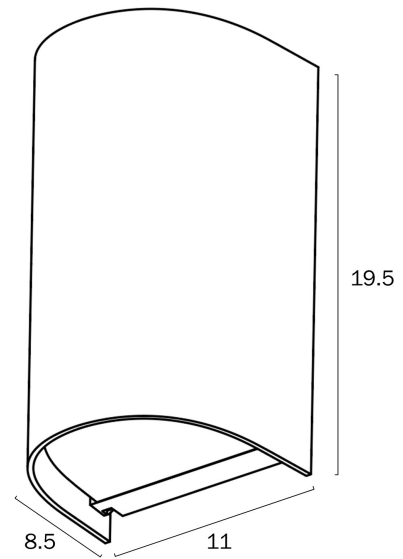

MIRO UP-DOWN EXTERIOR WALL LIGHT

Note: Dimensions are only a guide and may vary due to manufacturing variations.

LIGHT SOURCE

Voltage Input

240V

Total Wattage (max)

12

Wattage

Sand

PRODUCT DIMENSIONS

Fixture Weight (Kg)

0.21

Fixture Projection (cm)

8.5

Fixture Height (cm)

19.5