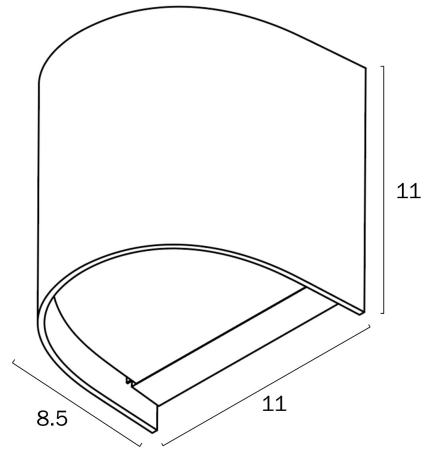

MIRO SINGLE EXTERIOR WALL LIGHT

Note: Dimensions are only a guide and may vary due to manufacturing variations.

LIGHT SOURCE

Voltage Input

240V

Total Wattage (max)

6

Globe Type

Fixture Weight (Kg)

0.25

Fixture Projection (cm)

8.5

Fixture Height (cm)

11

Fixture Width (cm)

11