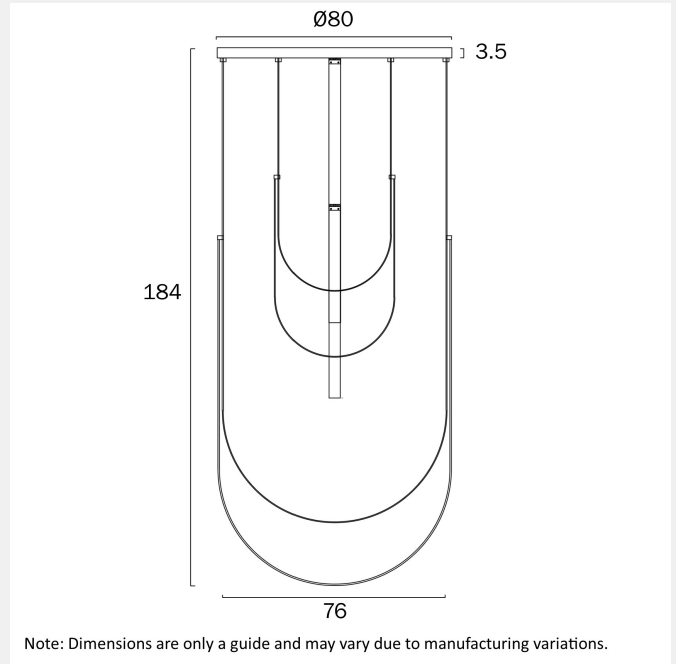

MIO LED PENDANT LIGHT

Note: Dimensions are only a guide and may vary due to manufacturing variations.

LIGHT SOURCE

Voltage Input

240V

Total Wattage (max)

128

Globe Type

12

Fixture Height (cm)

184

Fixture Length (cm)

76

Fixture Width (cm)

80

OTHER