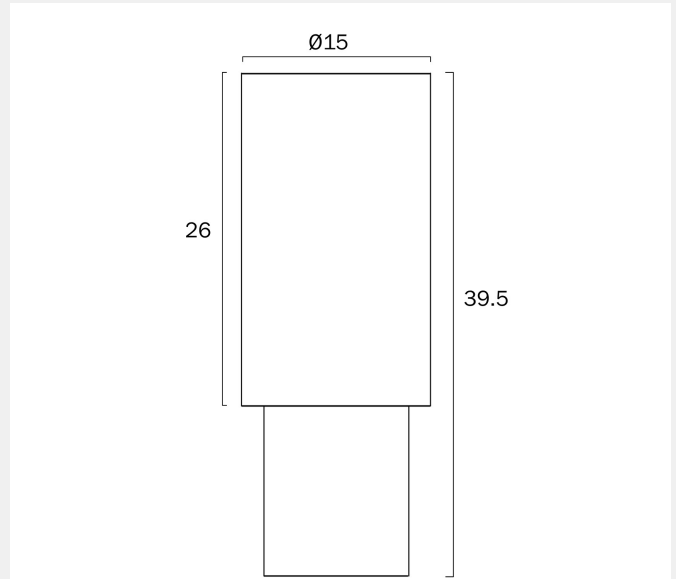

MINRA TRAVERTINE-LOOK TABLE LAMP

Note: Dimensions are only a guide and may vary due to manufacturing variations.

LIGHT SOURCE

Voltage Input

240V

Total Wattage (max)

25

Globe Type

COLOUR AND MATERIAL

Fixture Material

Cast Stone, Fabric

Fixture Finish

Natural

PRODUCT DIMENSIONS

Fixture Weight (Kg)

1.8

Fixture Height (cm)

39.5

Fixture Diameter (cm)

15

Cable Length (cm)

180 (30+Inline Switch+150)

WARRANTY

Replacement Warranty