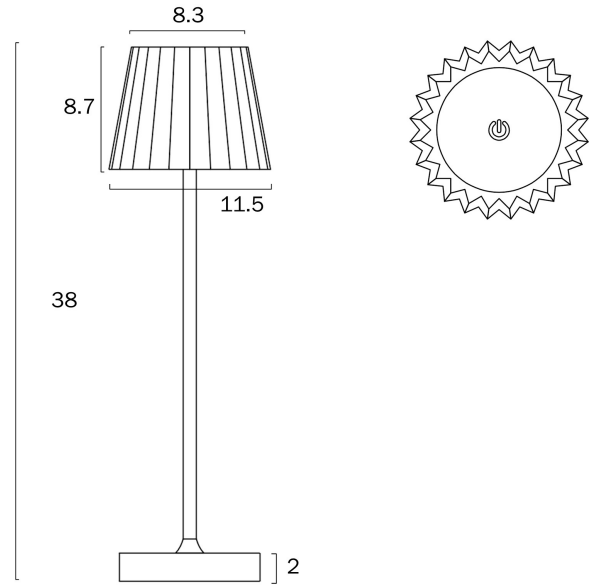

MINDY LED RECHARGEABLE TABLE LAMP

Note: Dimensions are only a guide and may vary due to manufacturing variations.

LIGHT SOURCE

Voltage Input

240V

Total Wattage (max)

3

Globe Type

LED integrated SMD

Globe / Light Source qty

1

Globe / Light Source included

Yes

Color Kelvin

3 CCT (3000k - 4000k - 5000k)

Color Temperature

Fixture Weight (Kg)

1.03

Telbix.

Fixture Height (cm)

38

Fixture Diameter (cm)

11.5

Cable Length (cm)