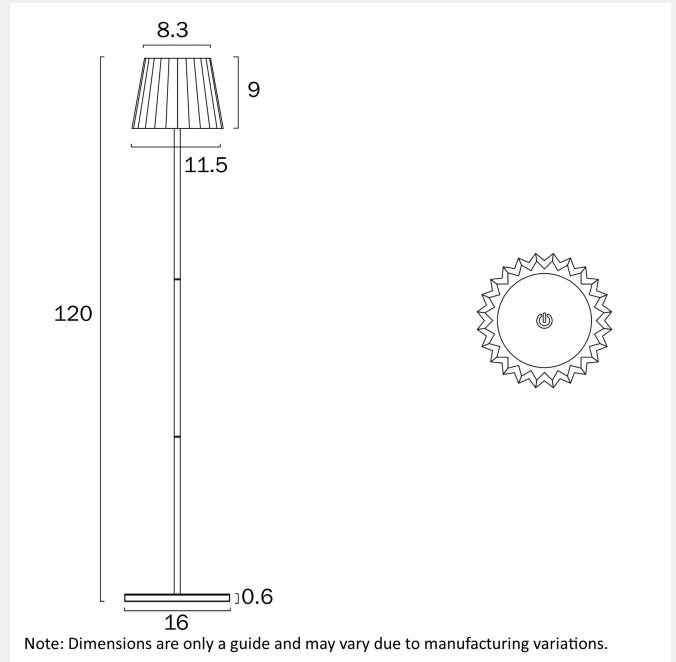

### LIGHT SOURCE

**Total Wattage (max)**

3

**Globe Type**

LED integrated SMD

**Globe / Light Source included**

Yes

**Color Kelvin**

### PRODUCT DIMENSIONS

**Fixture Weight (Kg)**

1.5

**Fixture Height (cm)**

120