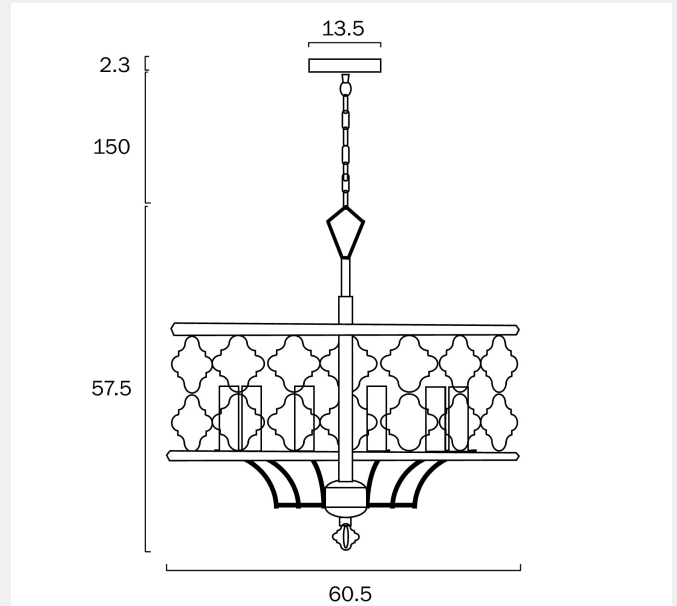

MIMOSA 6 ROUND PENDANT LIGHT

Note: Dimensions are only a guide and may vary due to manufacturing variations.

LIGHT SOURCE

Voltage Input

240V

Total Wattage (max)

150

Wattage

25

Globe Type

E14

Globe / Light Source qty

6

Globe / Light Source included

No

Dimmable

Globe Dependant

SPECIFICATIONS

Lead and Plug

No

IP rating

IP20

Suspension Type

Chain

Metal, Crystal

WARRANTY

Replacement Warranty

*3 Years

PRODUCT DIMENSIONS

Fixture Diameter (cm)

61

Fixture Height (cm)