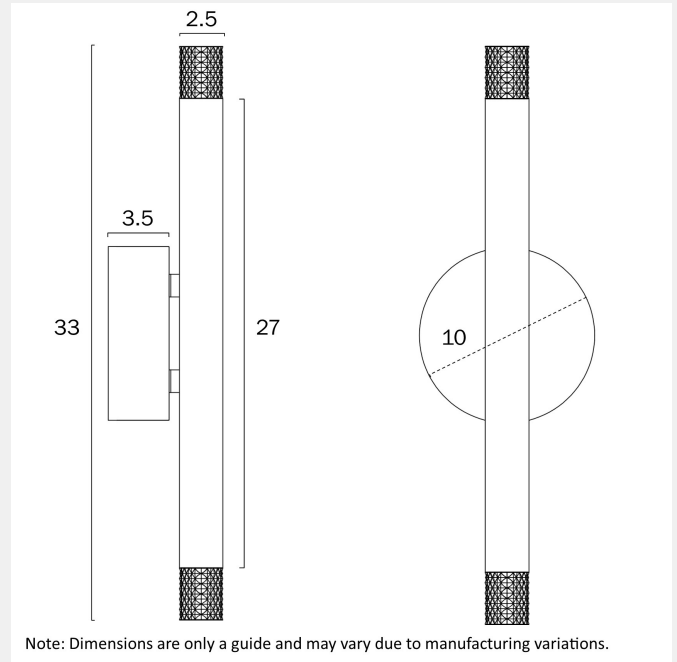

MILAZO LED WALL LIGHT

LIGHT SOURCE

Voltage Input

240V

Total Wattage (max)

6

Wattage

3

Globe Type

LED integrated SMD

Globe / Light Source qty

2

Globe / Light Source included

Yes

Color Kelvin

3000k

Color Temperature

Warm White

Dimmable

No

Lumens

280

CRI (Color Rendering Index)

>80

SPECIFICATIONS

Lead and Plug

No

IP rating

IP44

Electrical Protection

CLASS I - HIGH VOLTAGE, EARTH REQUIRED

Mounting

Surface

Height Adjustable?

No

COLOUR AND MATERIAL

Fixture Material

Iron,Acrylic

Fixture Finish

Gloss