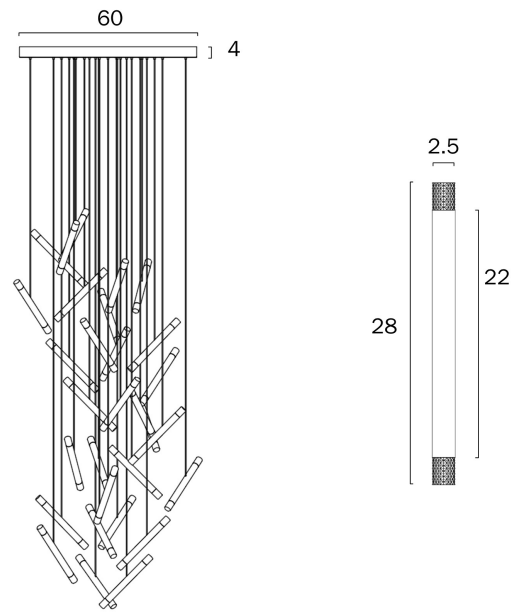

MILAZO 60CM LED PENDANT LIGHT

Note: Dimensions are only a guide and may vary due to manufacturing variations.

LIGHT SOURCE

Voltage Input

240V

Total Wattage (max)

90

Wattage

1.5

Globe Type

LED integrated SMD

Globe / Light Source qty

60

Globe / Light Source included

Yes

Color Kelvin

>80

SPECIFICATIONS

Lead and Plug

No

IP rating

IP20

Suspension Type

Cable

10.7

Fixture Diameter (cm)

60

Fixture Height (cm)

28

Suspension Length (cm)

300

OTHER