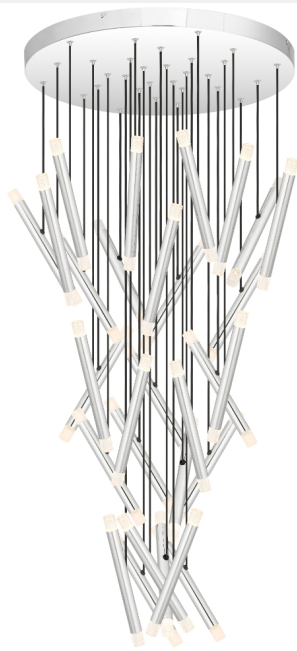

MILAZO 60CM LED PENDANT LIGHT

Note: Dimensions are only a guide and may vary due to manufacturing variations.

LIGHT SOURCE

Voltage Input

240V

Total Wattage (max)

90

Wattage

1.5

Globe Type

LED integrated SMD

Globe / Light Source qty

60

Globe / Light Source included

Yes

Color Kelvin

Height Adjustable?

Yes

Mounting

Surface

Electrical Protection

CLASS I - HIGH VOLTAGE, EARTH REQUIRED

COLOUR AND MATERIAL

Fixture Material

10.7

Fixture Diameter (cm)

60

Fixture Height (cm)

28

Suspension Length (cm)

300

OTHER