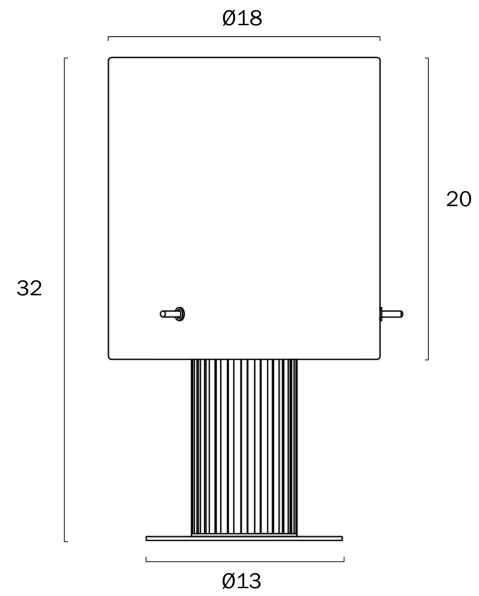

MIKA TABLE LAMP

Note: Dimensions are only a guide and may vary due to manufacturing variations.

LIGHT SOURCE

Voltage Input

240V

Total Wattage (max)

25

Globe Type

Lead and Plug

Yes

Switch

Inline Switch

IP rating

IP20

Height Adjustable?

No

Fixture Weight (Kg)

0.14

Fixture Height (cm)

32

Fixture Diameter (cm)

18

Cable Length (cm)

180 (30+Inline Switch+150)