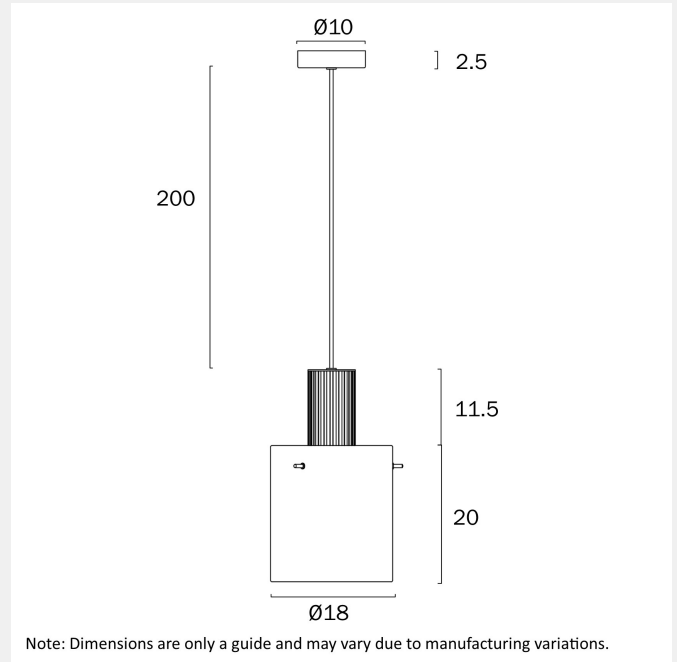

MIKA 18CM PENDANT LIGHT LARGE

LIGHT SOURCE

Voltage Input

240V

Total Wattage (max)

25

Globe Type

E27

Fixture Weight (Kg)

1.5

Fixture Diameter (cm)

18

Fixture Height (cm)

31.5

Suspension Length (cm)

200