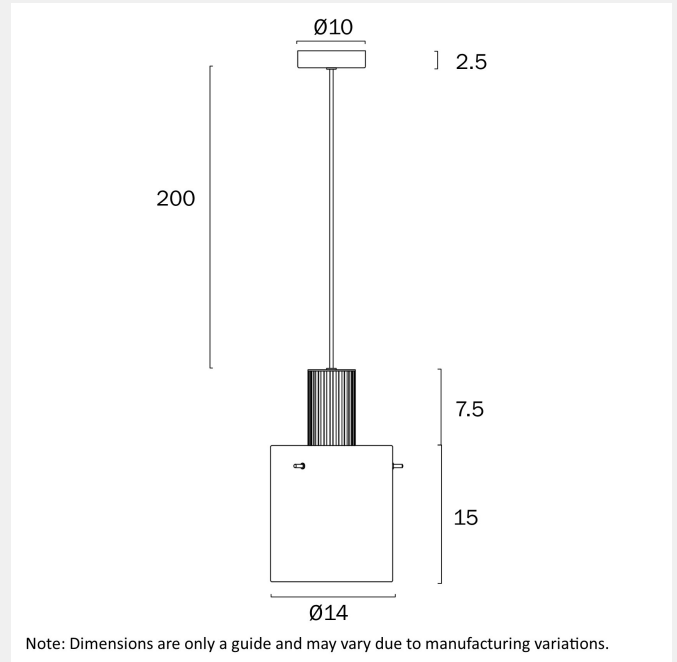

MIKA 14CM PENDANT LIGHT SMALL

LIGHT SOURCE

Voltage Input

240V

Total Wattage (max)

25

Globe Type

E27

Fixture Weight (Kg)

0.84

Fixture Diameter (cm)

14

Fixture Height (cm)

22.5

Suspension Length (cm)

200