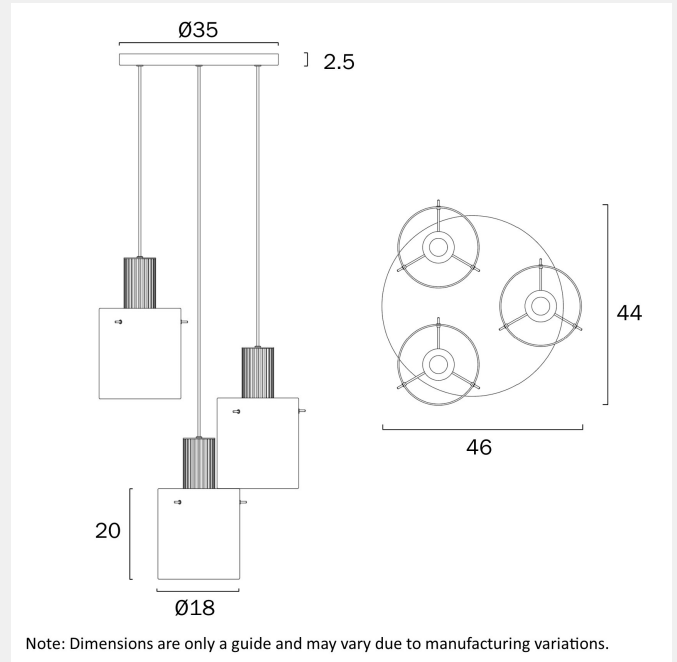

MIKA 3 PENDANT LIGHT

LIGHT SOURCE

Voltage Input

240V

Total Wattage (max)

75

Wattage

25

Globe Type

E27

Globe / Light Source qty

3

Globe / Light Source included

No

Dimmable

Globe Dependant

SPECIFICATIONS

Lead and Plug

No

IP rating

IP20

Suspension Type

Textile

Height Adjustable?

Yes

Raked Ceiling Compatible

Yes

Mounting

Surface

Electrical Protection

CLASS I - HIGH VOLTAGE, EARTH REQUIRED

COLOUR AND MATERIAL

Fixture Material

Iron,Glass

Fixture Finish

Satin

Glass Color

Clear

WARRANTY

Replacement Warranty

*3 Years