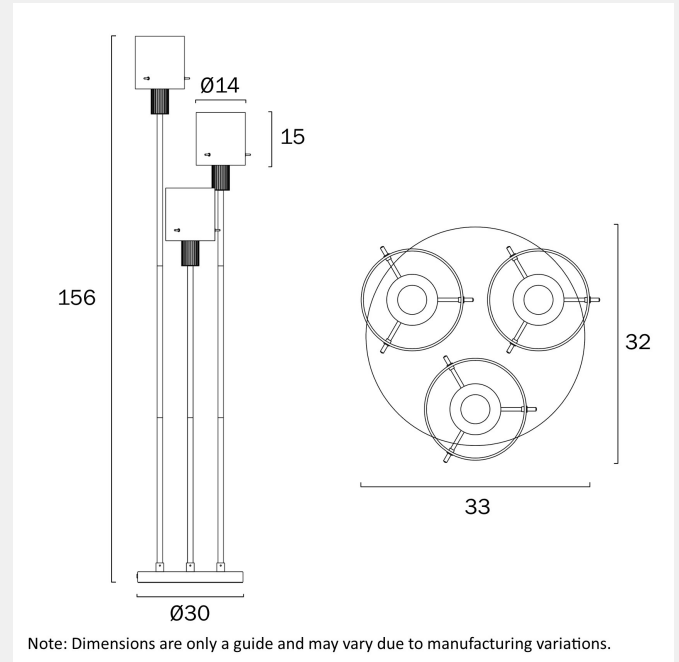

MIKA FLOOR LAMP

LIGHT SOURCE

Voltage Input

240V

Total Wattage (max)

75

Wattage

25

Globe Type

E27

Globe / Light Source qty

3

Globe / Light Source included

No

Dimmable

Globe Dependant

SPECIFICATIONS

Lead and Plug

Yes

Switch

Foot Switch

IP rating

IP20

Height Adjustable?

No

Electrical Protection

CLASS II - DOUBLE INSULATED, EARTH NOT REQUIRED

COLOUR AND MATERIAL

Fixture Material

Iron,Glass

Fixture Finish

Satin

PRODUCT DIMENSIONS

Fixture Weight (Kg)

7

Fixture Height (cm)

156

Fixture Diameter (cm)

33

Cable Length (cm)

200 (50+Foot Switch+150)