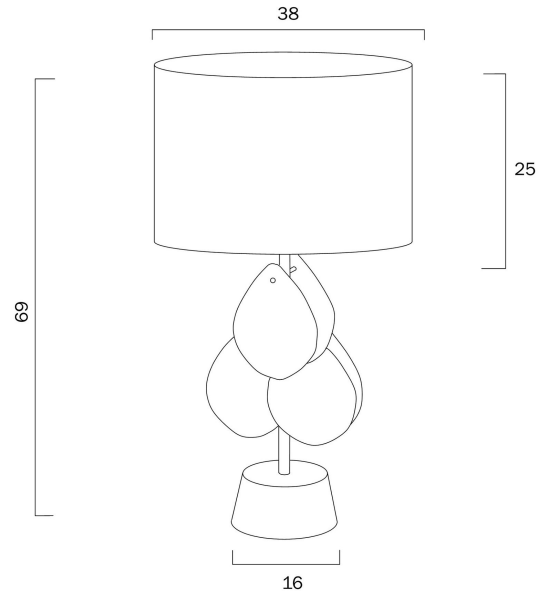

MELANIA TABLE LAMP

LIGHT SOURCE

Voltage Input

240V

Total Wattage (max)

25

Globe Type

E27

Globe / Light Source qty

1

Globe / Light Source included

No

Dimmable

Globe Dependant

SPECIFICATIONS

Lead and Plug

Fixture Material

Glass,Iron,Fabric

PRODUCT DIMENSIONS

Fixture Height (cm)

70

Fixture Diameter (cm)

38

Cable Length (cm)