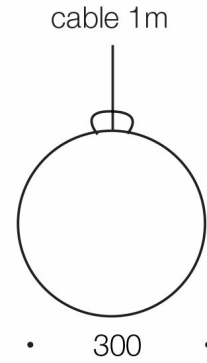

MEDINA 30CM PENDANT LIGHT

LIGHT SOURCE

Voltage Input

240V

Total Wattage (max)

25

Globe Type

E27

WARRANTY

Replacement Warranty

*3 Years

PRODUCT DIMENSIONS

Fixture Weight (Kg)

3.5

Fixture Diameter (cm)

30